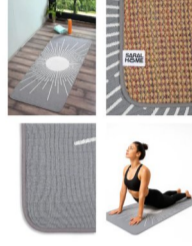

MRP- ₹ 2,499

Product Features-
Size: 70 x 170 CM
Material
Top: Cotton
Back: Anti slip Foam latex backing
Thickness: 8mm

Yogamat (02)

SUN Tapestry Anti Slip Yoga Mat
SKU: SOS-1938-GREY

MRP- ₹ 1,999

Product Features-
Size: 70 x 170 CM
Material
Top: Cotton Microfiber
Back: Honey-comb weave Anti-slip fabric
Thickness: 12mm