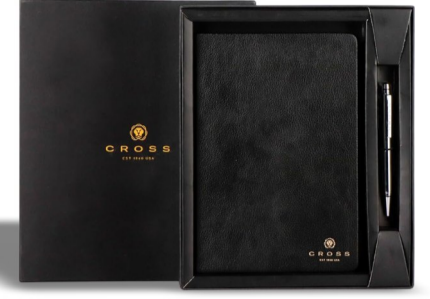

CENTURY WALLET WITH LUXURY ROLLER PEN
 BI-FOLD WALLET & PEN SET
 Product Code: AC018121-1 & AC990003-1
 MRP: Rs. 4,999/-

Century Wallet + Luxury Roller Pen

OVERFLAP WALLET WITH REVERSIBLE BELT
 WALLET & REVERSIBLE BELT SET
 Product Code: AC238125-1 & STR100055 & BUC00056
 MRP: Rs. 4,999/-

Overlap Wallet + Reversible Belt

MEN'S WALLET WITH WOMEN'S WALLET
 Men's & Women's wallet combo
 Product Code: AC12680722_2-1 & AC79110437_6-1
 MRP: Rs. 3,899/-

Men's Wallet + Women's Wallet

CROSS SKYLARK A5 DIARY WITH AGENDA PEN
 A5 DIARY & PEN SET
 Product Code: ACP125810802-1 & AC990001-1
 MRP: Rs. 4,199/-

Skylark A5 Diary + Agenda Pen

CROSS Plano Everyday A5 Planner WITH AGENDA PEN
 A5 DIARY & PEN SET
 Product Code: AS Planner & AC990001-1
 MRP: Rs. 5899/-

Plano A5 Planner + Agenda Pen

Cross Riontin CR - PU Luggage Tag + Classic Century Lite Passport Holder Black
 PASSPORT HOLDER & LUGGAGE TAG
 Product Code: ACP157710864-1 & ACP6918173-1
 MRP: Rs. 2,999/-