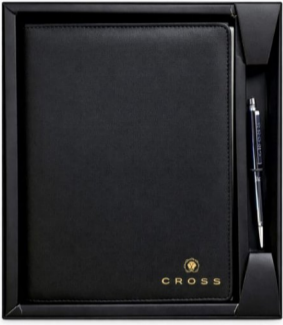

Overlap Wallet + Reversible Belt

MEN'S WALLET WITH WOMEN'S WALLET
 Men's & Women's wallet combo
 Product Code: AC12680722_2-1 & AC79110437_6-1
 MRP: Rs. 3,899/-

Men's Wallet + Women's Wallet

CROSS SKYLARK A5 DIARY WITH AGENDA PEN
 A5 DIARY & PEN SET
 Product Code: ACP125810802-1 & AC990001-1
 MRP: Rs. 4,199/-

Skylark A5 Diary + Agenda Pen

CROSS Plano Everyday A5 Planner WITH AGENDA PEN
 A5 DIARY & PEN SET
 Product Code: AS Planner & AC990001-1
 MRP: Rs. 5899/-

Plano A5 Planner + Agenda Pen

Cross Riontin CR - PU Luggage Tag + Classic Century Lite Passport Holder Black
 PASSPORT HOLDER & LUGGAGE TAG
 Product Code: ACP157710864-1 & ACP6918173-1
 MRP: Rs. 2,999/-