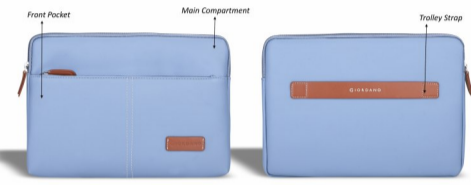

Size Info:
34 x 24 x 2 cm
(13.4 x 9.5 x 0.8 inches)

G-34 LEO iPad Slv S.Blue