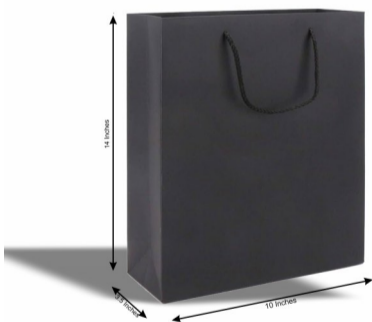

PAP black medium 07