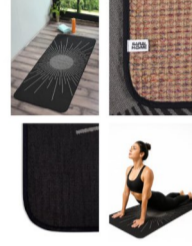

SUN Tapestry Anti Slip Yoga Mat
SKU: SOS-1938-BLACK

MRP- ₹ 1,999

Product Features-
Size: 70 x 170 CM
Material
Top: Cotton Microfiber
Back: Honey-comb weave Anti-slip fabric
Thickness: 12mm

Yogamat (04)