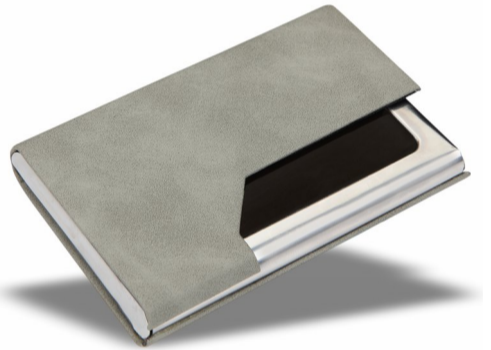

CARDHOLDERS

Branding, GST & Delivery Extra on all Prices

CH 23